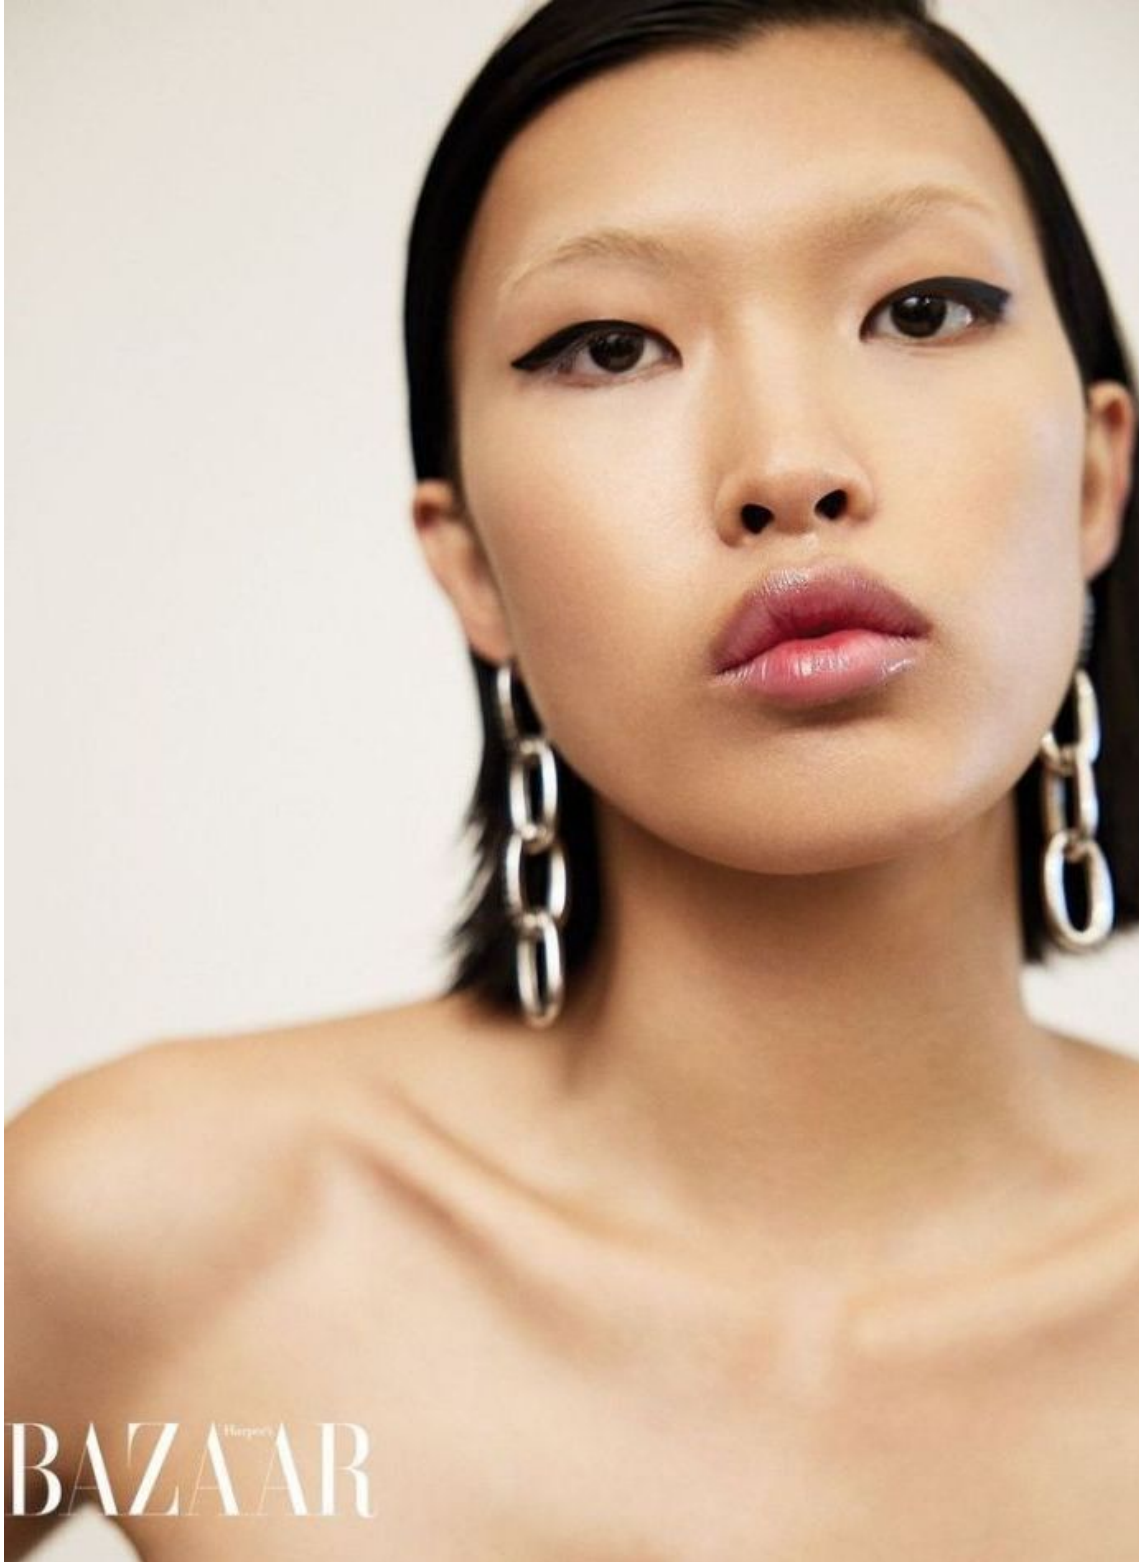

DAHAN

height 5'10.5 · bust 30.5" · cup B · waist 23.5" · hips 35" · dress 36 EU/6 US/8 UK
shoes size 40 EU/9 US/6.5 UK · hair black · eyes brown